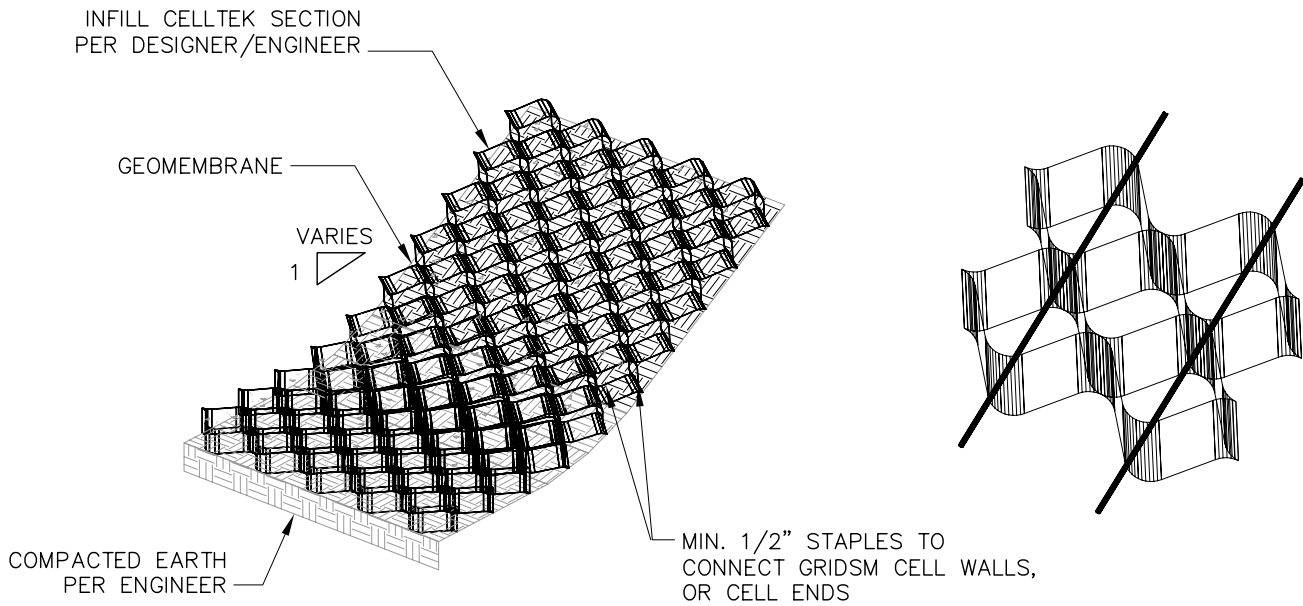

TYPICAL ANCHORING
(GEOMEMBRANE)

TYPICAL TENDON DETAIL

CELL-TEK
Geosynthetics

TOLL FREE 888-851-0051
WWW.CELLTEKDIRECT.COM

SLOPE-TEK™

**SLOPE PROTECTION
WITH GEOMEMBRANE**

DRAWN BY:	as	
CHECKED BY:	AS	DATE: 4/15/08
SHEET #	1	
REVISION DATE:		