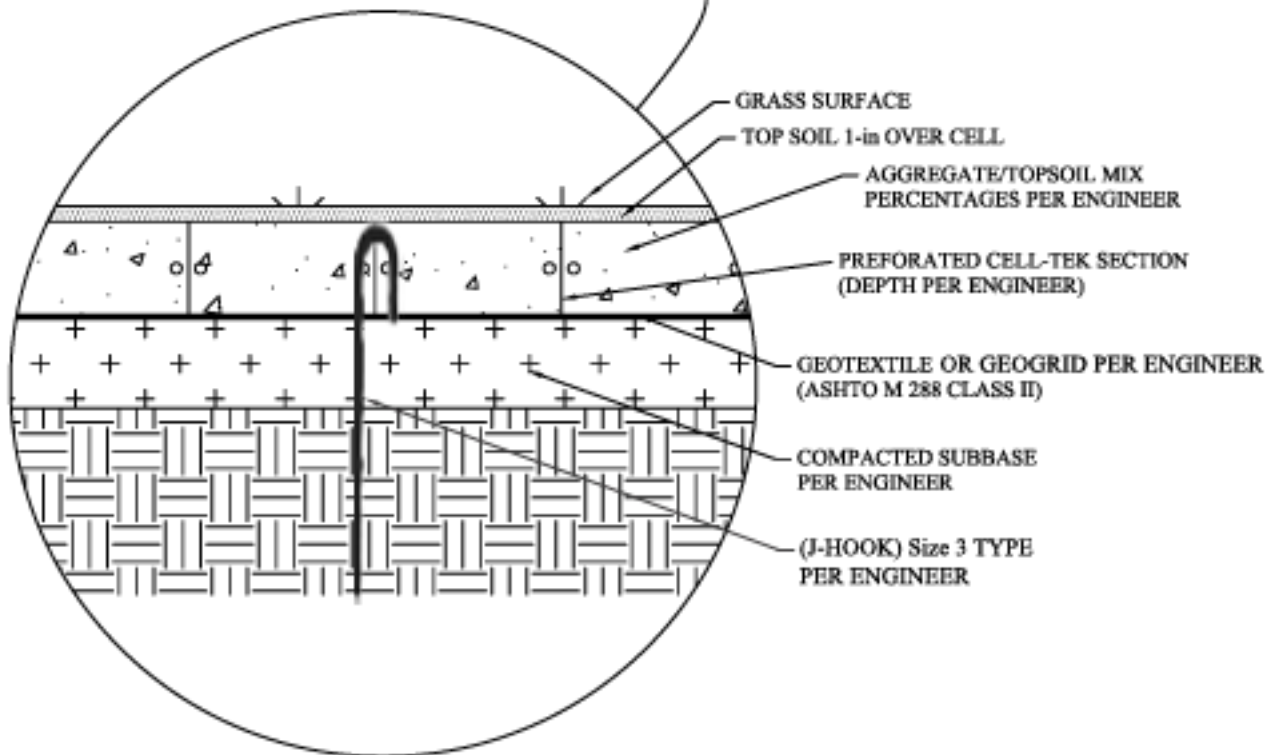

VEGETATED GREEN PAVING

CELL-TEK
Geosynthetics

TOLL FREE 888-851-0051
WWW.CELLTEKDIRECT.COM

GRASS-TEK

GREEN PAVEMENT DETAIL

DRAWN BY:	AS	
CHECKED BY:	AS	4/15/08
		SHEET # 1
REVISION DATE:		